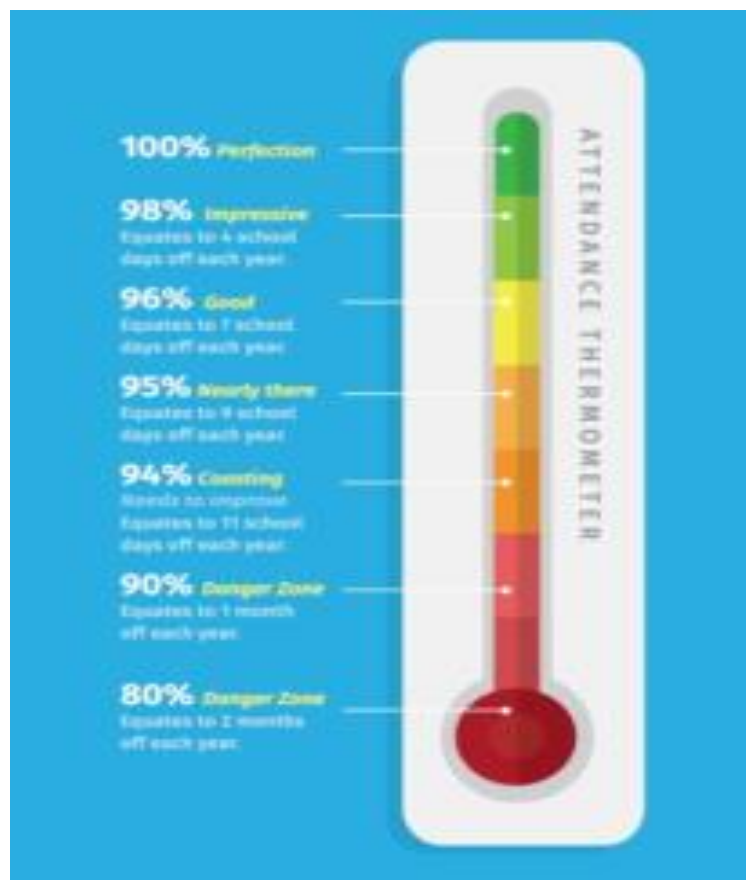

Weekly Attendance Figures

This week our WHOLE school attendance is: 95.6%

W/C	Peach	Pear	Plum	Damson	Cherry	Lime	Maple	Beech	Rowan	Elm	Sycamore	Kaleidoscope
10/06/19	94%	100%	91.5%	96%	98.2%	99.4%	97.3%	99.1%	94.8%	91.6%	94.9%	94.4%
17/06/19	89.2%	90.8%	93.7%	91%	94.9%	94.3%	91.3%	91.8%	92.8%	82.7%	97.7%	82.4%
24/06/19	90.3%	94.7%	88.2%	87.6%	95.2%	99.5%	96.1%	93.1%	99.2%	88.1%	90.9%	93%
01/07/19	90.7%	94.7%	87.1%	93.2%	95.5%	96.4%	97%	97.9%	88.4%	92.8%	89.5%	87%
08/07/19	93.3%	97.4%	94%	96%	95.9%	97.3%	97.4%	97.9%	91.2%	92.8%	93.6%	81%

Where is your child on our Attendance Thermometer?

The **National expectation for your child is 96%**, please work with us to help improve your child's attendance.

If you need any support please contact our Attendance Officer, Emma Hawcroft on 01606 593315

This week's KS1 attendance winners are: **Pear**

This week's KS2 attendance winners are: **Beech**